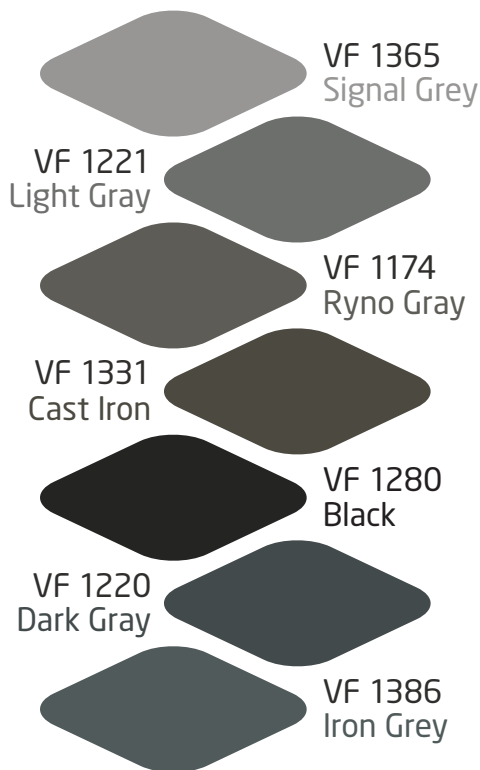

ColorFlex

100% PURE POLYUREA COLOR SYSTEM

QUICK SHIP

The color depicted here are available for rapid fulfillment (1-2 business days). For additional color choices with slightly longer fulfillment times, see the Alternate Color Chart.

The color samples on this chart are for representation of color only. Colors will vary depending on viewing media.

Actual cured color samples are available from **VersaFlex** at no charge upon request.*

SL SERIES

* **VersaFlex** advises using actual cured samples when choosing color for projects.

versaflex.com

VersaFlex[®]
INCORPORATED

KANSAS CITY, USA
800.321.0906

the polyurea people[®]

VF 1005	Mesa Beige	Quiver Tan			
VF 1006	Antique Cork				
VF 1076	Less Brown	Warm Stone			Beach Sand
VF 1104	Fawn Pebble	Quiver Tan			
VF 1106	Sand	Cardboard	Sand		Sand
VF 1128	Brown Gray				
VF 1150	Heather Grey	Dovetail Gray			
VF 1174	Ryno Gray	Ryno Gray	Black	Concrete Gray, Welsh Slate	Cold Steel
VF 1208	High Tea	Meijer Brown			
VF 1220	Dark Gray				
VF 1221	Light Gray	Standard Gray			
VF 1223	Tan	Safari			
VF 1255	Steel Grey	Porpoise			
VF 1280	Black	Black	Black	Black, Painted Desert	Black, Storm Cloud
VF 1326	Gauntlet Grey	Gauntlet Gray		Concrete Gray, Graphite	
VF 1331	Cast Iron				
VF 1365	Signal Grey	Limestone			
VF 1375	Warm Stone				
VF 1376	Concrete Gray	Dovetail Gray			
VF 1386	Iron Grey				
VF 1388	Intellectual Grey	Intellectual Gray			

ColorFlex

100% PURE POLYUREA COLOR SYSTEM

QUICK SHIP

This chart was developed as an aid for Colored and Dyed concrete floor projects. The colors on this chart are available in most **VersaFlex** products. VF # may vary depending upon product/system selected.