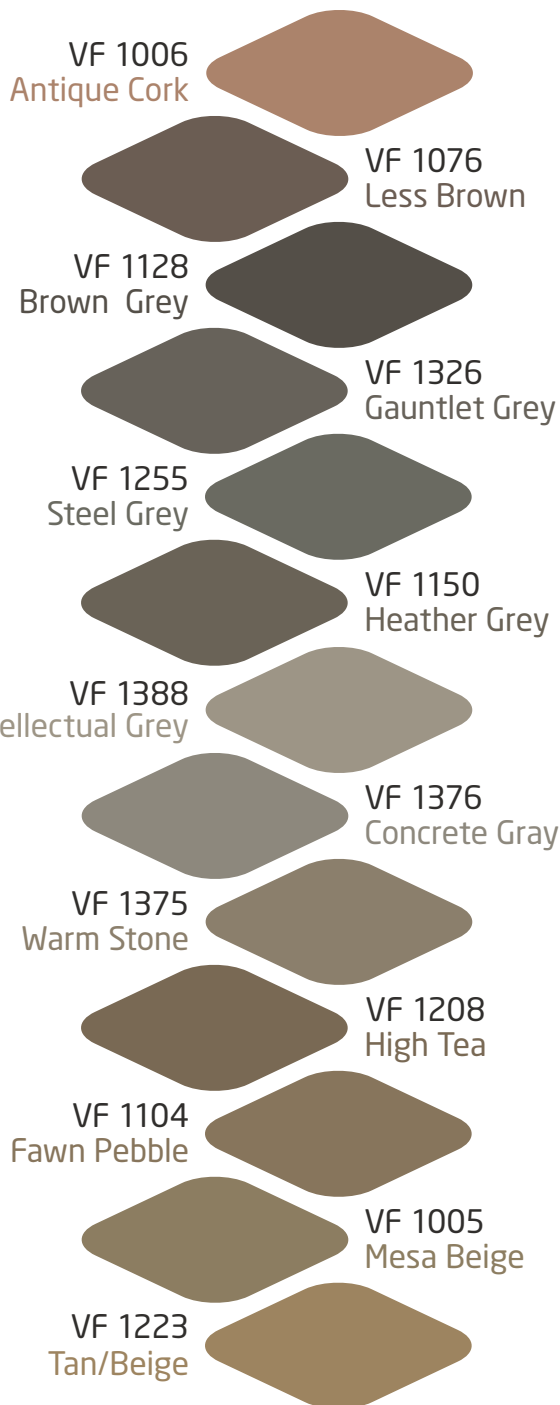

ColorFlex

100% PURE POLYUREA COLOR SYSTEM

QUICK SHIP

The color depicted here are available for rapid fulfillment (1-2 business days). For additional color choices with slightly longer fulfillment times, see the Alternate Color Chart.

The color samples on this chart are for representation of color only. Colors will vary depending on viewing media.

Actual cured color samples are available from **VersaFlex** at no charge upon request.*

SL SERIES

* **VersaFlex** advises using actual cured samples when choosing color for projects.

versaflex.com

VersaFlex[®]
INCORPORATED

KANSAS CITY, USA
800.321.0906

the polyurea people[®]

VF 1005	Mesa Beige	Quiver Tan			
VF 1006	Antique Cork				
VF 1076	Less Brown	Warm Stone			Beach Sand
VF 1104	Fawn Pebble	Quiver Tan			
VF 1106	Sand	Cardboard	Sand		Sand
VF 1128	Brown Gray				
VF 1150	Heather Grey	Dovetail Gray			
VF 1174	Ryno Gray	Ryno Gray	Black	Concrete Gray, Welsh Slate	Cold Steel
VF 1208	High Tea	Meijer Brown			
VF 1220	Dark Gray				
VF 1221	Light Gray	Standard Gray			
VF 1223	Tan	Safari			
VF 1255	Steel Grey	Porpoise			
VF 1280	Black	Black	Black	Black, Painted Desert	Black, Storm Cloud
VF 1326	Gauntlet Grey	Gauntlet Gray		Concrete Gray, Graphite	
VF 1331	Cast Iron				
VF 1365	Signal Grey	Limestone			
VF 1375	Warm Stone				
VF 1376	Concrete Gray	Dovetail Gray			
VF 1386	Iron Grey				
VF 1388	Intellectual Grey	Intellectual Gray			

ColorFlex

100% PURE POLYUREA COLOR SYSTEM

QUICK SHIP

This chart was developed as an aid for Colored and Dyed concrete floor projects. The colors on this chart are available in most **VersaFlex** products. VF # may vary depending upon product/system selected.